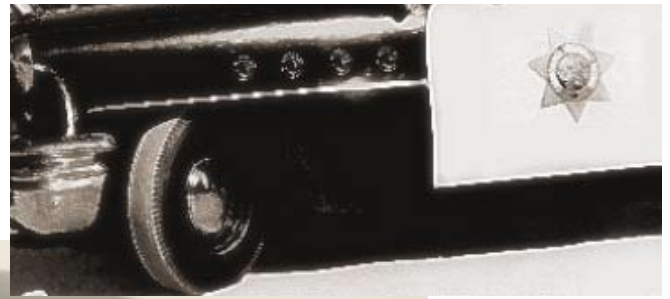

1955 Buick Century
California Highway Patrol
1:26 scale #31295 pre-production sample
Maisto International, Inc.
Charles Hepperle
March 12, 2009

Delete blue
(make lens chrome)

Replace silver
paint with VM
chrome then
paint rim gloss
black

Move "BUICK"
down
as shown below

Reduce size of door
emblem as on photo
at above right